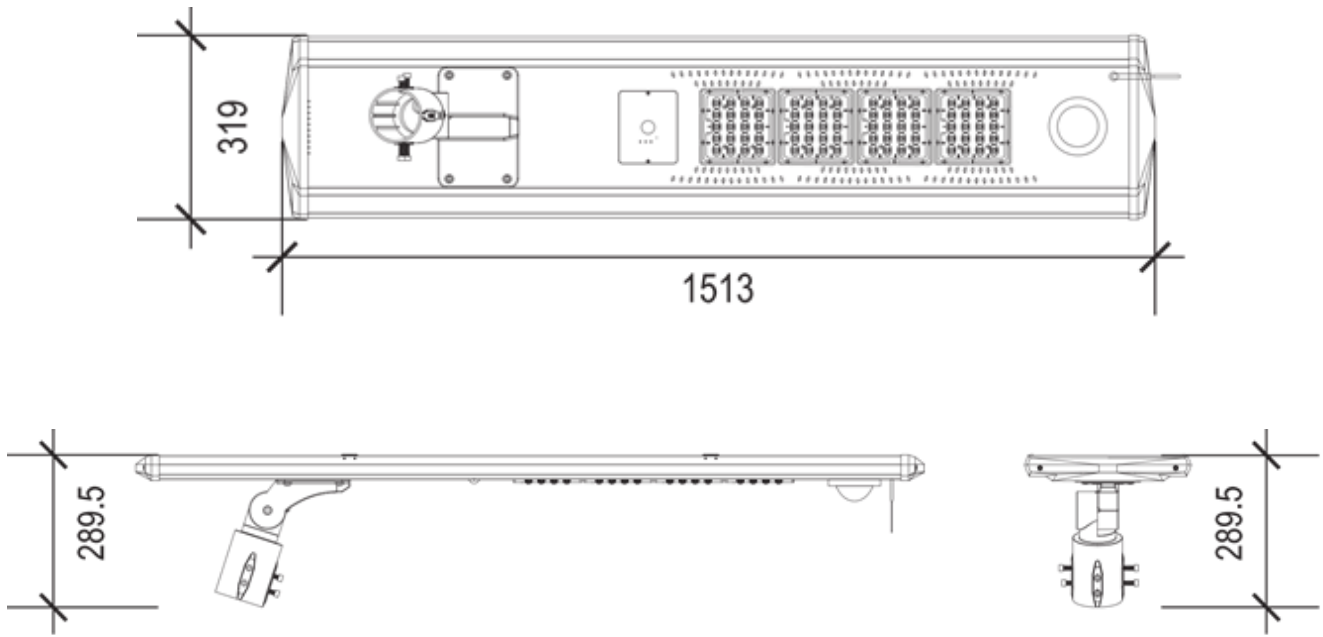

YIRAY 360 Dimension

Level 1, 33 - 39 Centreway,

Mt Waverley, VIC 3149

+61 3 9802 8500

info@yiraytech.com

www.yiraytech.com